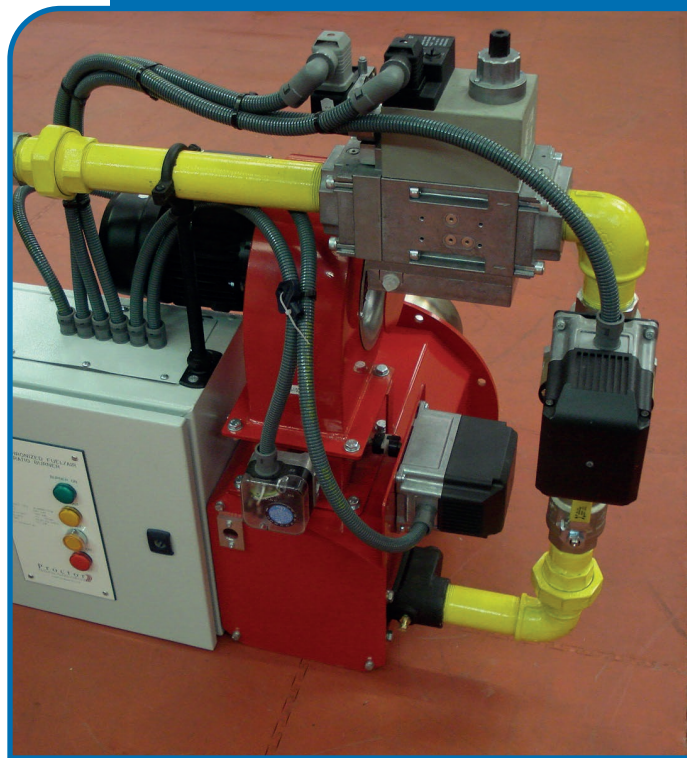

## PACKAGE BURNERS

The 3PXSA, 3PMAL and 3PMAR range of nozzle mix gas burners are industrial package burners specially designed to offer cost effective and efficient heating solutions to a huge range of thermo-processing industries.

The simple design combined with the use of the highest quality, proven out-sourced components, allow this range of burner to give complete reliability regardless of the process.

All P series burners come pre-assembled with burner head, combustion air fan, gas train, electrical control panel and all associated safety equipment pre-wired and fully tested, so little or no on-site commissioning is required.

- **Robust industrial design for total reliability**
- **Ideal for direct firing or heat exchanger applications**
- **Excess air or fully modulating with ration or linkage available**
- **Outputs range from 50 to 4000kW**
- **Up to 40 : 1 turndowns**
- **On/Off, high low or modulating outputs**
- **Natural Gas, Propane or LPG mix**
- **Specialised overseas approvals, voltages and frequencies**
- **Simple to install with minimal maintenance requirements**
- **Fully tested and pre-commissioned**